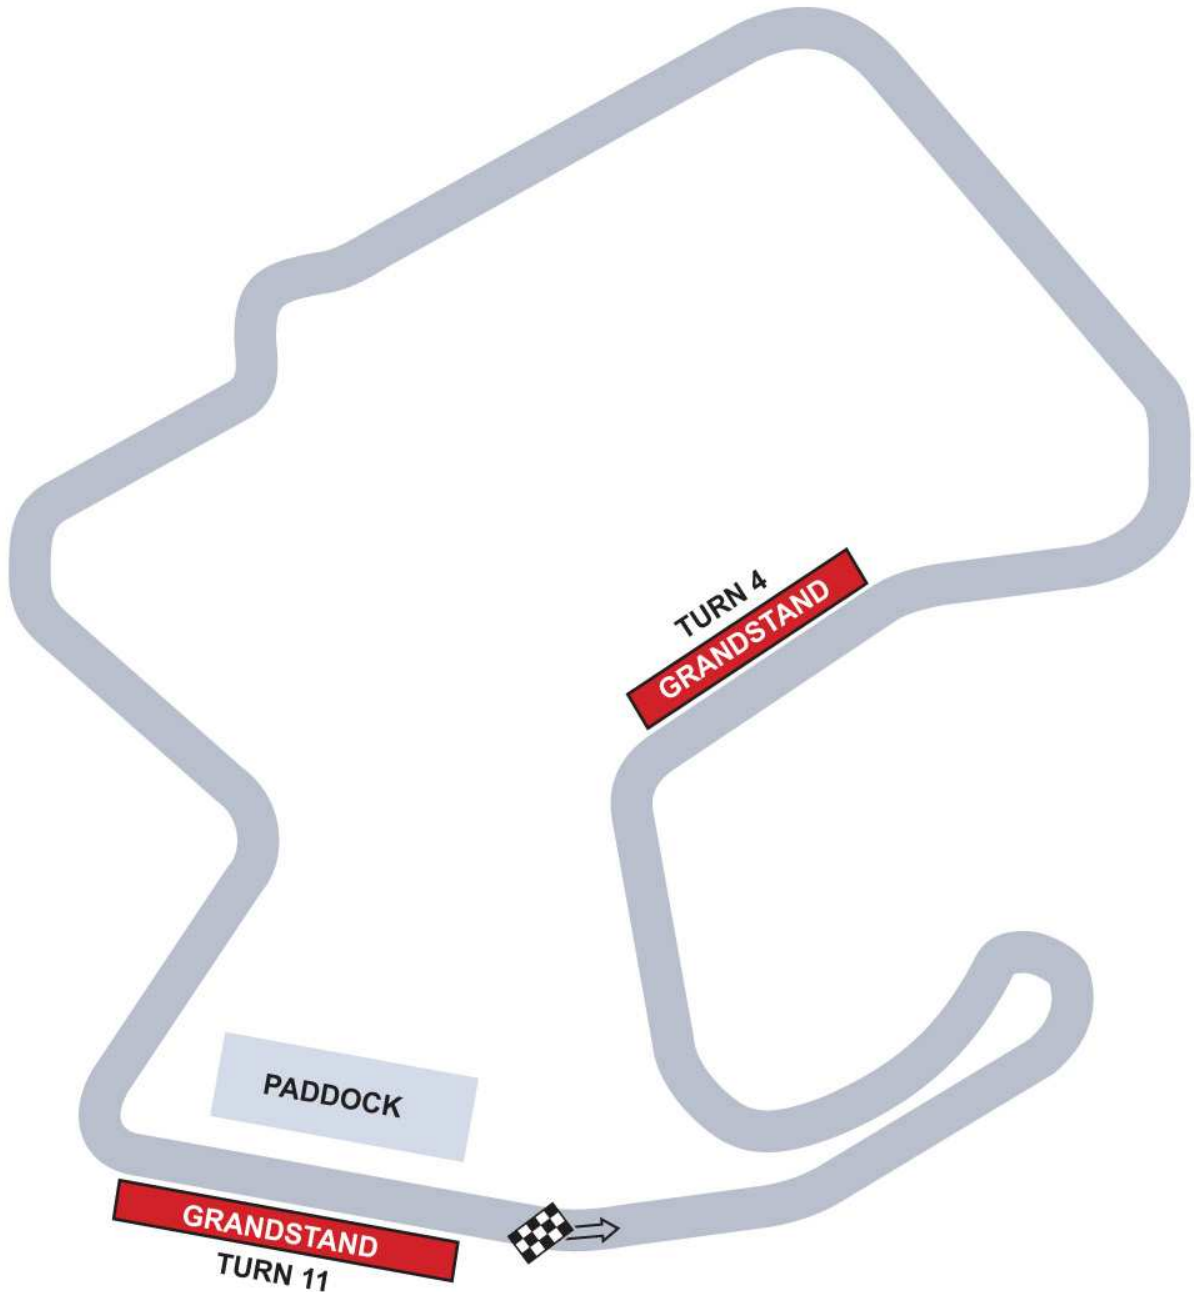

USA
LAGUNA SECA

© Grand Prix Tickets - Christoph Ammann Management, 2009